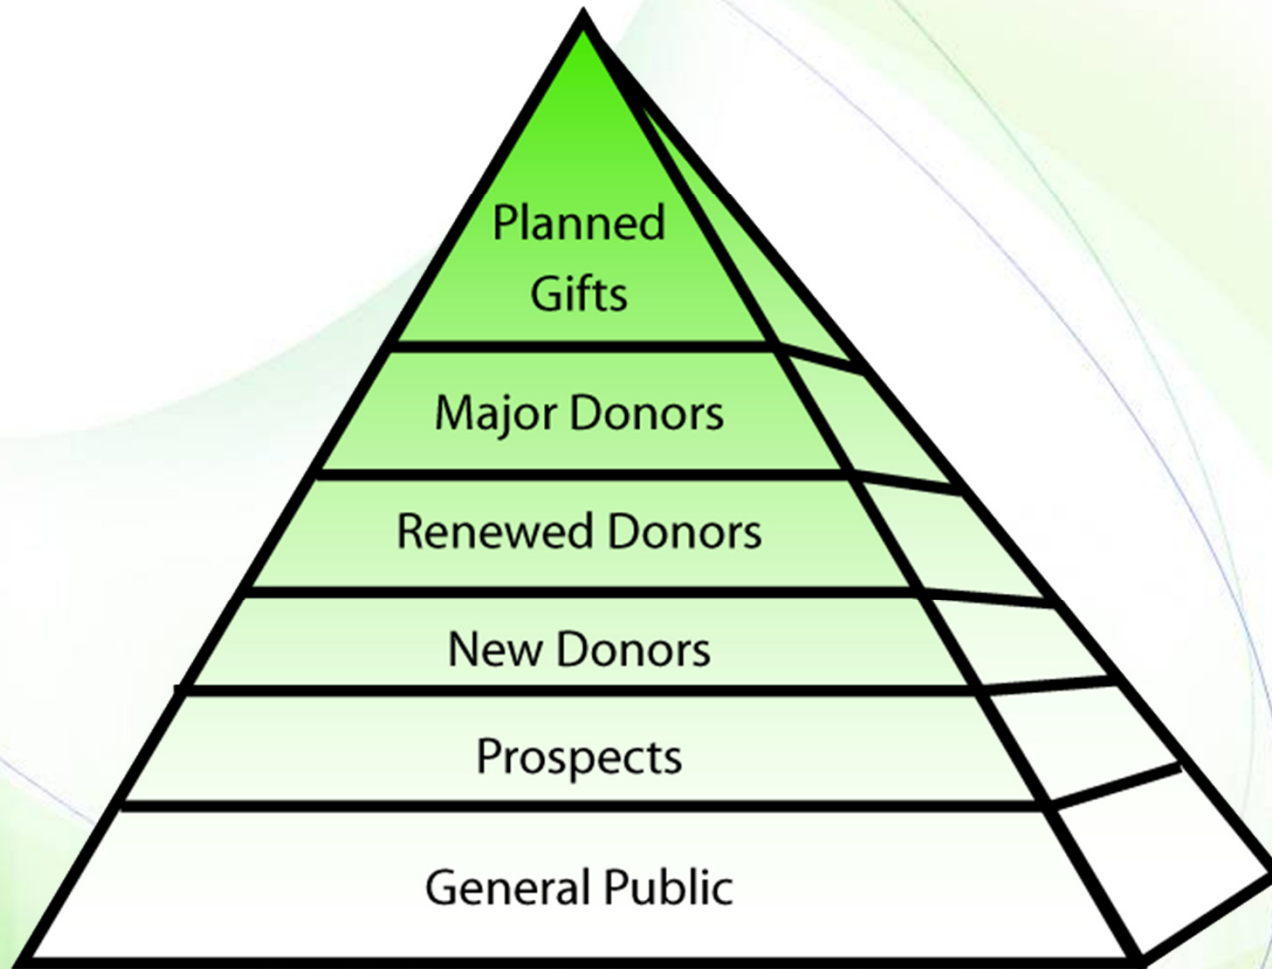

Senior Connections

Dignity. Choice. Care.

Debra Furtado
Chief Executive Officer
Senior Connections, Atlanta, GA
770.455.7602

www.seniorconnectionsatl.org

General Agency Information

- Senior Connections is the largest home and community-based senior services provider in metro Atlanta and Middle Georgia.
- Our mission is to provide essential home and community-based care that maximizes independence.
- Our programs and services include:
 - Meals On Wheels
 - In-Home Care
 - Home Repair
 - Neighborhood Senior Centers

The Donor Cultivation Pyramid

Why Direct Mail?

- Proven success.
- Raise money cost-effectively.
- Quantifiable results.
- Educate the public and enhance visibility.
- Broaden the donor base.
- Recruit prospects for other fundraising efforts (major gifts, planned giving, volunteers, etc.)

Why Direct Mail?

- Direct Mail is a Primary Source of Individual Giving.

- 39 million donors
- 80 million gifts
- \$2.2 billion dollars

*Source: Target Analytics-
Index of National
Fundraising Performance*