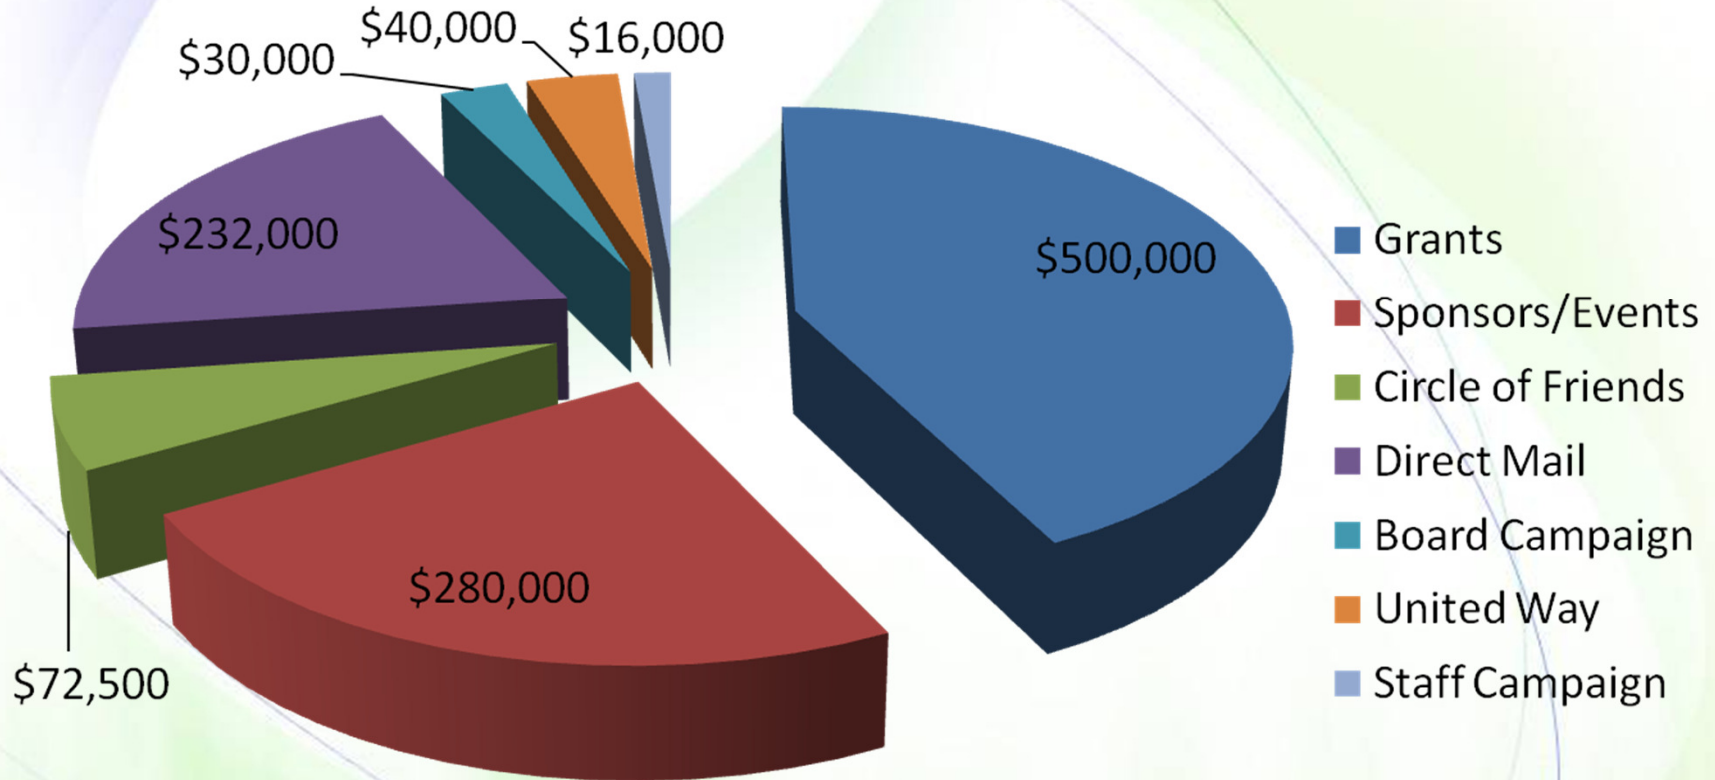

Senior Connections' Donor Profile

- 58% are women.
- 50% are over the age of 65, and 25% are 55-64.
- 38% have household income over \$100K.
- The average gift of Senior Connections donors is \$47. The average gift of all donors is \$32.
- Senior Connections donors support over 20 other charities.

Who else are our donors supporting?

3-Year Comparison of Unique Donors

* Projected

3-Year Comparison of Revenue

FY13 Projected Fundraising Revenue

Senior Connections Board Expectations

- Be clear with expectations when recruiting board members
- Establish a board financial commitment
- Focus on “give or get” philosophy
- Relationships, relationships, relationships – *Who do you know?*
- Conduct annual board survey to measure results and success