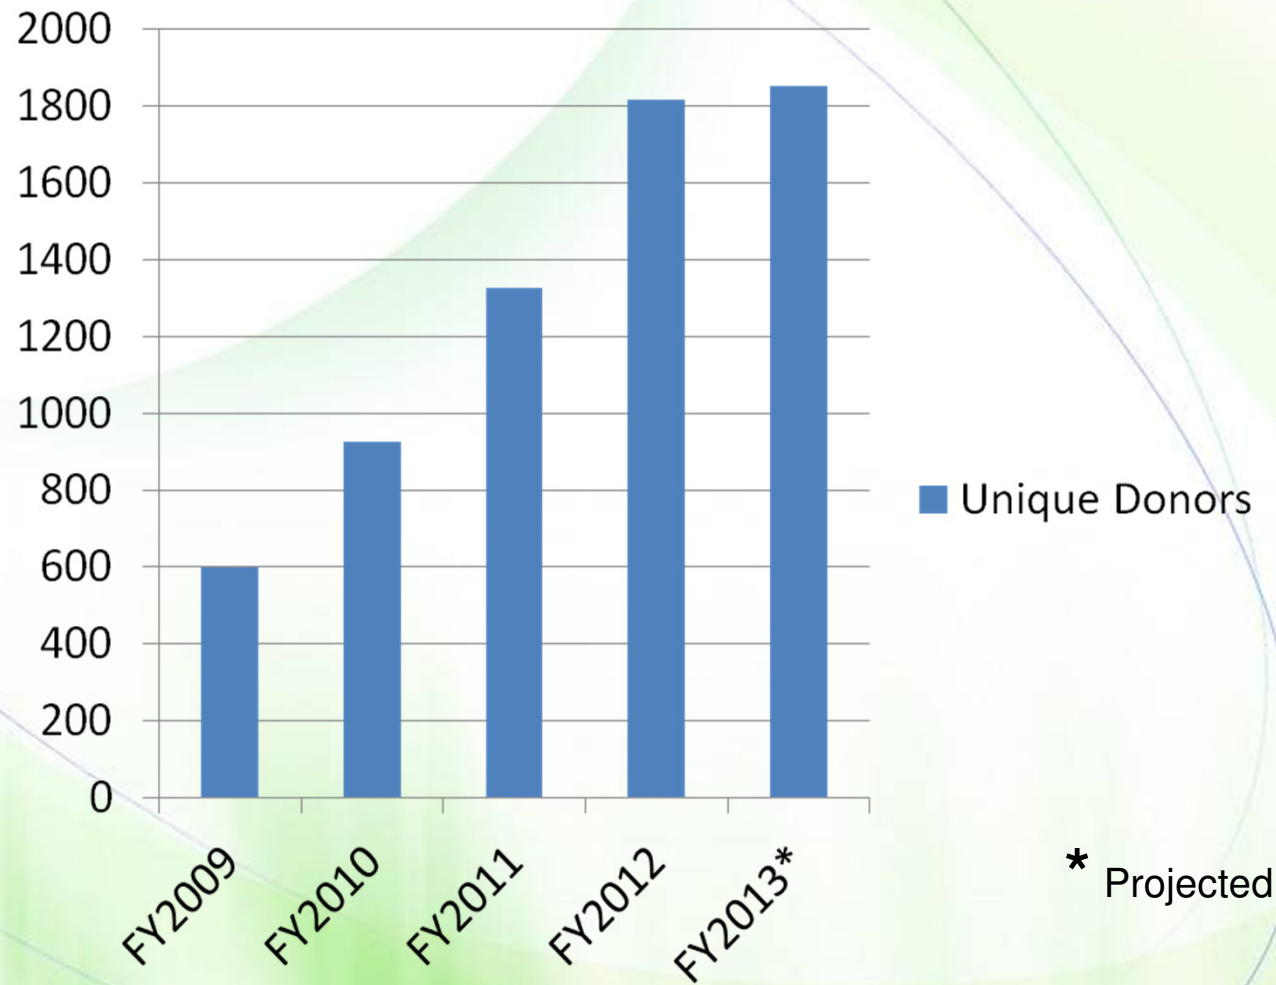

3-Year Comparison of Unique Donors

* Projected