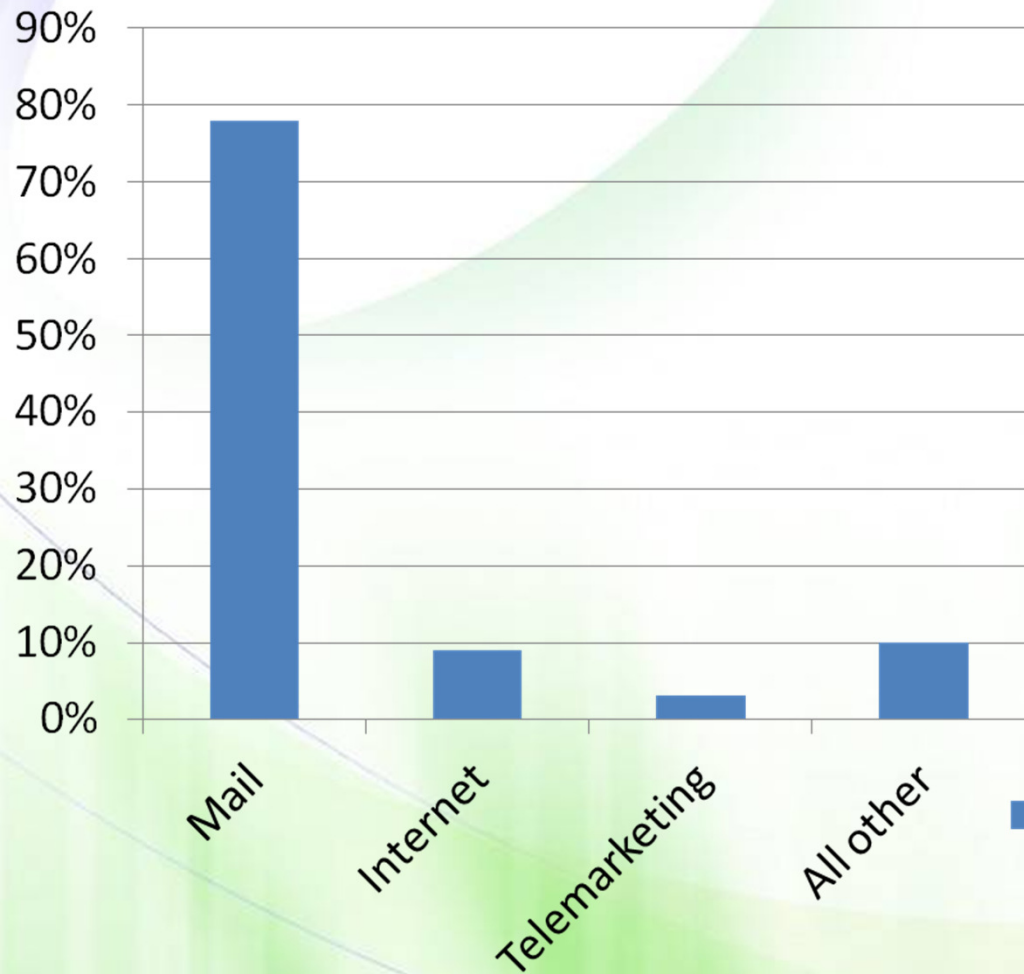

The Donor Cultivation Pyramid

Why Direct Mail?

- Proven success.
- Raise money cost-effectively.
- Quantifiable results.
- Educate the public and enhance visibility.
- Broaden the donor base.
- Recruit prospects for other fundraising efforts (major gifts, planned giving, volunteers, etc.)

Why Direct Mail?

- Direct Mail is a Primary Source of Individual Giving.

- 39 million donors
- 80 million gifts
- \$2.2 billion dollars

*Source: Target Analytics-
Index of National
Fundraising Performance*