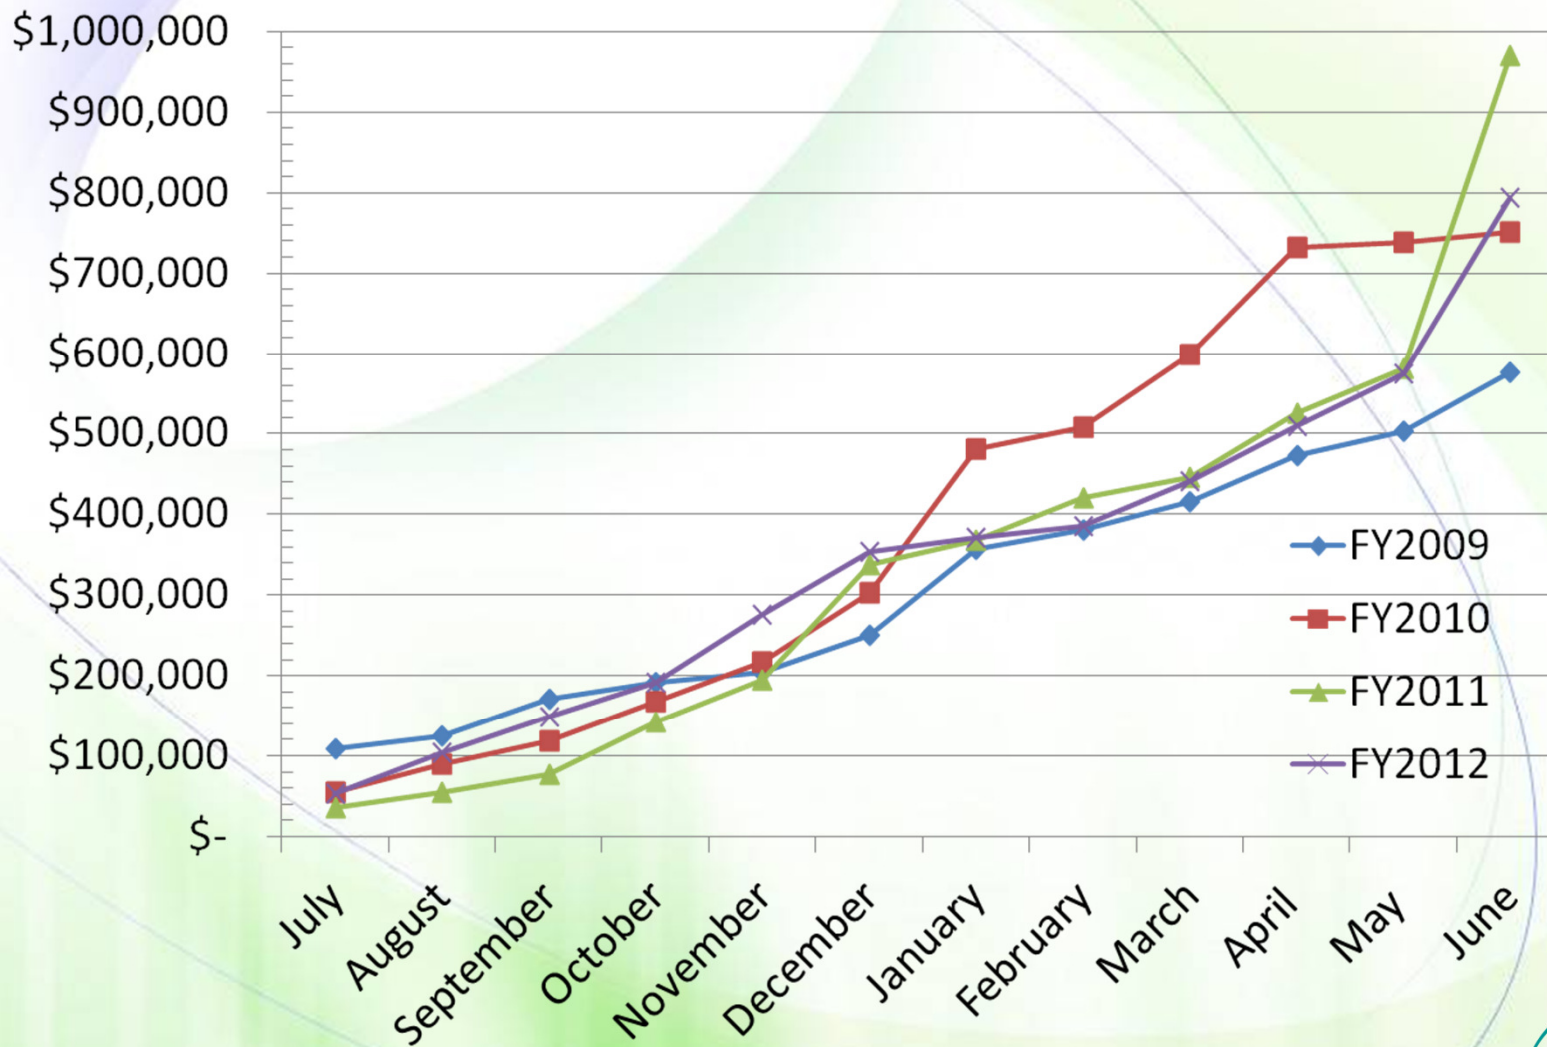

Senior Connections' Donor Profile

- 58% are women.
- 50% are over the age of 65, and 25% are 55-64.
- 38% have household income over \$100K.
- The average gift of Senior Connections donors is \$47. The average gift of all donors is \$32.
- Senior Connections donors support over 20 other charities.

Who else are our donors supporting?

3-Year Comparison of Unique Donors

* Projected

3-Year Comparison of Revenue

FY13 Projected Fundraising Revenue

Senior Connections Board Expectations

- Be clear with expectations when recruiting board members
- Establish a board financial commitment
- Focus on “give or get” philosophy
- Relationships, relationships, relationships – *Who do you know?*
- Conduct annual board survey to measure results and success